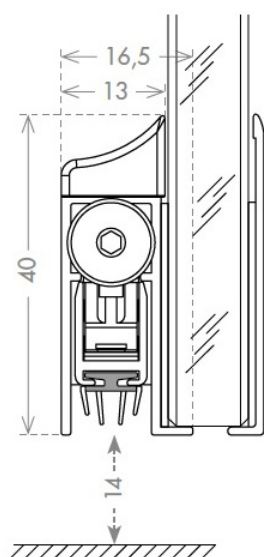

PRODUCT SHEET

Description:

Drop Down Alu Profile, "D", F/Glass Doors, 1030mm, W/Adhesive Tape, 40mm Profile Height, 14mm Drop Function, Can be shorten, 150mm on the opposite Side to the Plunger, Tested to 200.000, closing Cycles, Anodized, 4 Fins Thermoplastic Seal (A)

Item number:

15.22.652-0

Units	Box	Carton	HS Code	Barcode
Set	1	5	8302415000	 5704866467452

PLUNGER TYPE

SEALS

SISO A/S

Mileparken 11
DK-2740 Skovlunde
Denmark
VAT: DK 24786013

Phone +45 45 830 900